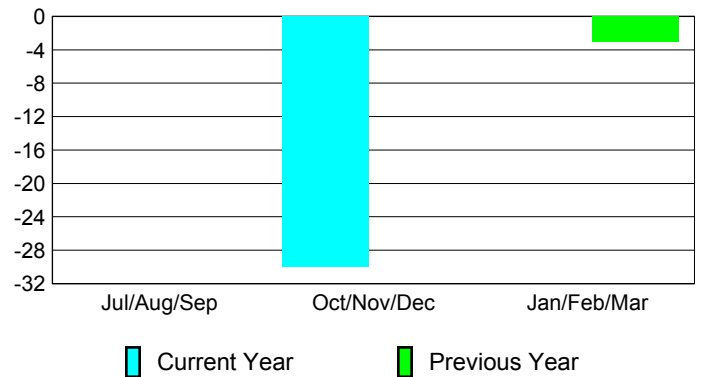

Membership Results
2012-2013

Membership
2011-2012

Month	Net Memb Goal	Actual New Memb	Actual Dropped Memb	Gain/Loss of Memb	Gain/Loss of Memb
Jul/Aug/Sep		0	0	0	0
Oct/Nov/Dec		0	-30	-30	0
Jan/Feb/Mar					-3
Totals		0	-30	-30	-3

Membership Results 2012-2013

Goal, New, Dropped, Gain/Loss

Comparison of Membership Gain/Loss

Current Year Compared to the Previous Year

Gender Comparison 2012-2013

Jul/Aug/Sep

Oct/Nov/Dec

Jan/Feb/Mar