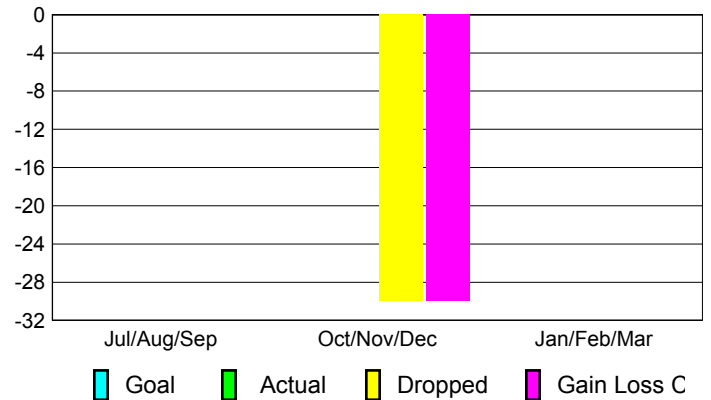

Membership Results 2012-2013

Goal, New, Dropped, Gain/Loss

Comparison of Membership Gain/Loss

Current Year Compared to the Previous Year