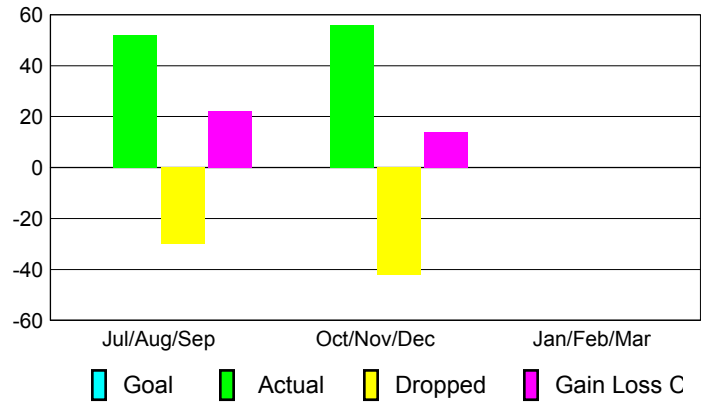

Membership Results 2012-2013

Goal, New, Dropped, Gain/Loss

Comparison of Membership Gain/Loss

Current Year Compared to the Previous Year