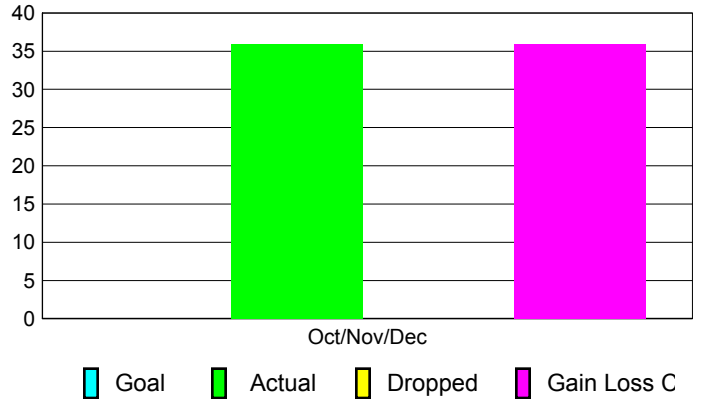

Membership Results 2012-2013

Goal, New, Dropped, Gain/Loss

Comparison of Membership Gain/Loss

Current Year Compared to the Previous Year