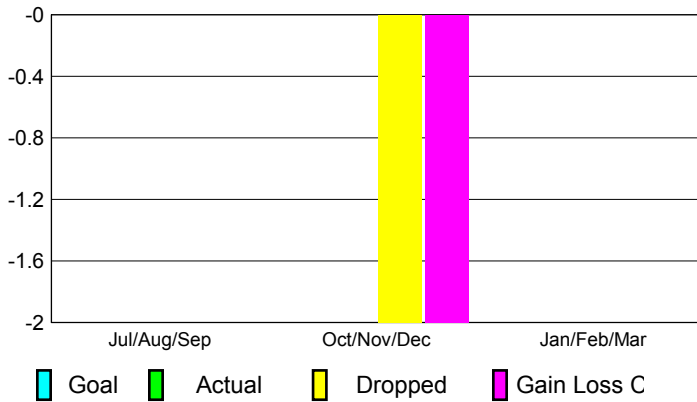

GMT: **Ronal Arthur Luxton**

Location: **FIJI ISLANDS**

GMT CA: **7**

CLUBS

Club Results
2012-2013

Clubs
2011-2012

Month	New Club Goal	Actual New Clubs	Actual Dropped Clubs	Gain/Loss of Clubs	Gain/Loss of Clubs
Jul/Aug/Sep		0	0	0	0
Oct/Nov/Dec		0	-2	-2	0
Jan/Feb/Mar					0
Totals		0	-2	-2	0

Club Results 2012-2013

Goal, New, Dropped, Gain/Loss

Comparison of Club Gain/Loss

Current Year Compared to the Previous Year

YTD Status Quo Clubs 2012-2013

Status Quo Clubs Compared to Status Quo Members

MEMBERSHIP