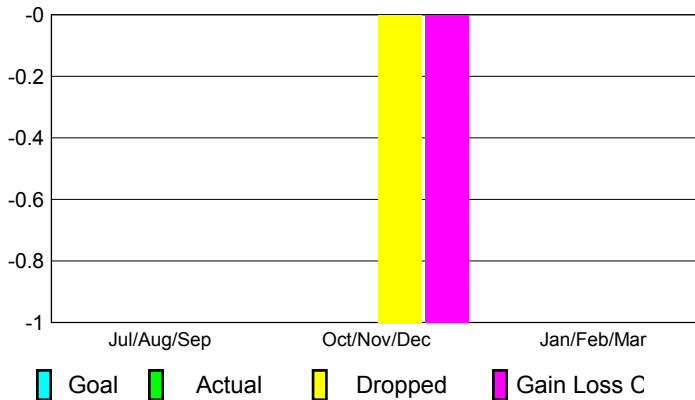

2012-2013 GMT Reports for District (or Undistricted) **District 202 K AMERICAN**

GMT: **Ronal Arthur Luxton**

Location: **AMERICAN SAMOA**

GMT CA: **7**

CLUBS

Club Results
2012-2013

Clubs
2011-2012

Month	New Club Goal	Actual New Clubs	Actual Dropped Clubs	Gain/Loss of Clubs	Gain/Loss of Clubs
Jul/Aug/Sep		0	0	0	0
Oct/Nov/Dec		0	-1	-1	0
Jan/Feb/Mar					0
Totals		0	-1	-1	0

Club Results 2012-2013

Goal, New, Dropped, Gain/Loss

Comparison of Club Gain/Loss

Current Year Compared to the Previous Year

YTD Status Quo Clubs 2012-2013

Status Quo Clubs Compared to Status Quo Members

MEMBERSHIP