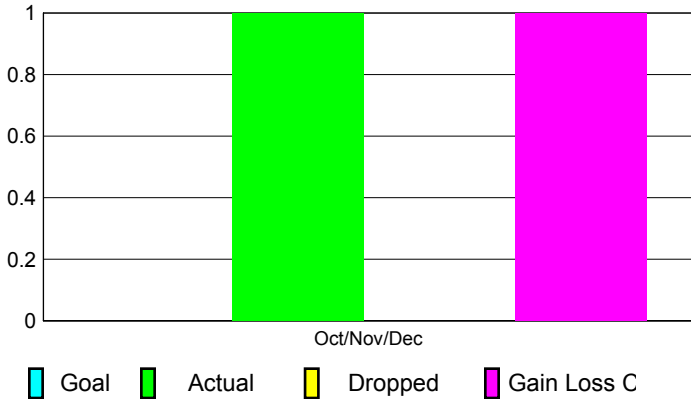

Membership Results 2012-2013

Goal, New, Dropped, Gain/Loss

Comparison of Membership Gain/Loss

Current Year Compared to the Previous Year

Gender Comparison 2012-2013

Jul/Aug/Sep

Oct/Nov/Dec

Jan/Feb/Mar

Clubs 2011-2012

Month	New Club Goal	Actual New Clubs	Actual Dropped Clubs	Gain/Loss of Clubs	Gain/Loss of Clubs
Oct/Nov/Dec		1	0	1	
Totals		1	0	1	

Club Results 2012-2013

Goal, New, Dropped, Gain/Loss

Comparison of Club Gain/Loss