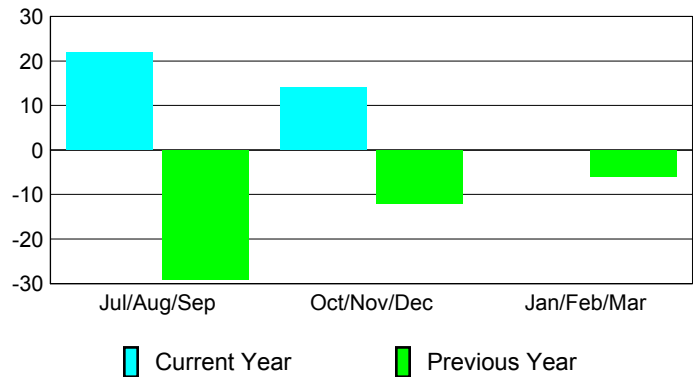

Club Results 2012-2013

Goal, New, Dropped, Gain/Loss

Comparison of Club Gain/Loss

Current Year Compared to the Previous Year

YTD Status Quo Clubs 2012-2013

Status Quo Clubs Compared to Status Quo Members

MEMBERSHIP

Membership Results
2012-2013

Membership
2011-2012

Month	Net Memb Goal	Actual New Memb	Actual Dropped Memb	Gain/Loss of Memb	Gain/Loss of Memb
Jul/Aug/Sep		52	-30	22	-29
Oct/Nov/Dec		56	-42	14	-12
Jan/Feb/Mar					-6
Totals		108	-72	36	-47

Membership Results 2012-2013

Goal, New, Dropped, Gain/Loss

Comparison of Membership Gain/Loss

Current Year Compared to the Previous Year

Gender Comparison 2012-2013

Jul/Aug/Sep

Oct/Nov/Dec

Jan/Feb/Mar