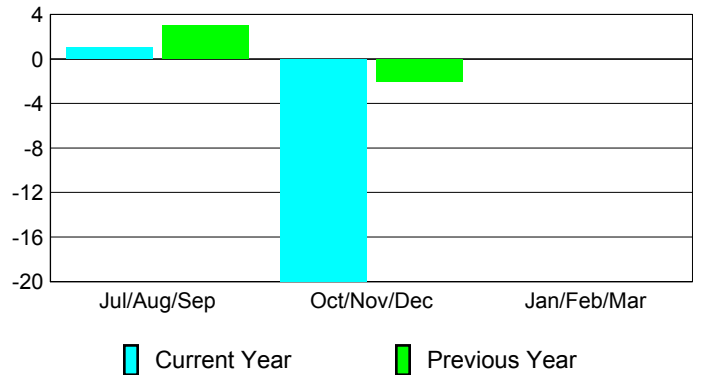

Membership Results
2012-2013

Membership
2011-2012

Month	Net Memb Goal	Actual New Memb	Actual Dropped Memb	Gain/Loss of Memb	Gain/Loss of Memb
Jul/Aug/Sep		2	-1	1	3
Oct/Nov/Dec		0	-20	-20	-2
Jan/Feb/Mar					0
Totals		2	-21	-19	1

Membership Results 2012-2013

Goal, New, Dropped, Gain/Loss

Comparison of Membership Gain/Loss

Current Year Compared to the Previous Year

Gender Comparison 2012-2013

Jul/Aug/Sep

Oct/Nov/Dec

Jan/Feb/Mar