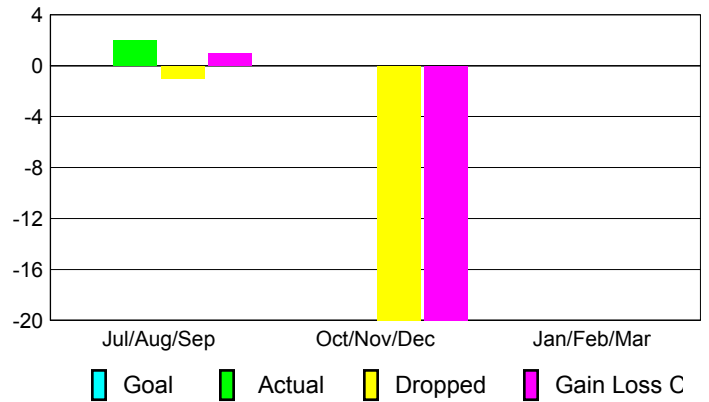

Membership Results 2012-2013

Goal, New, Dropped, Gain/Loss

Comparison of Membership Gain/Loss

Current Year Compared to the Previous Year